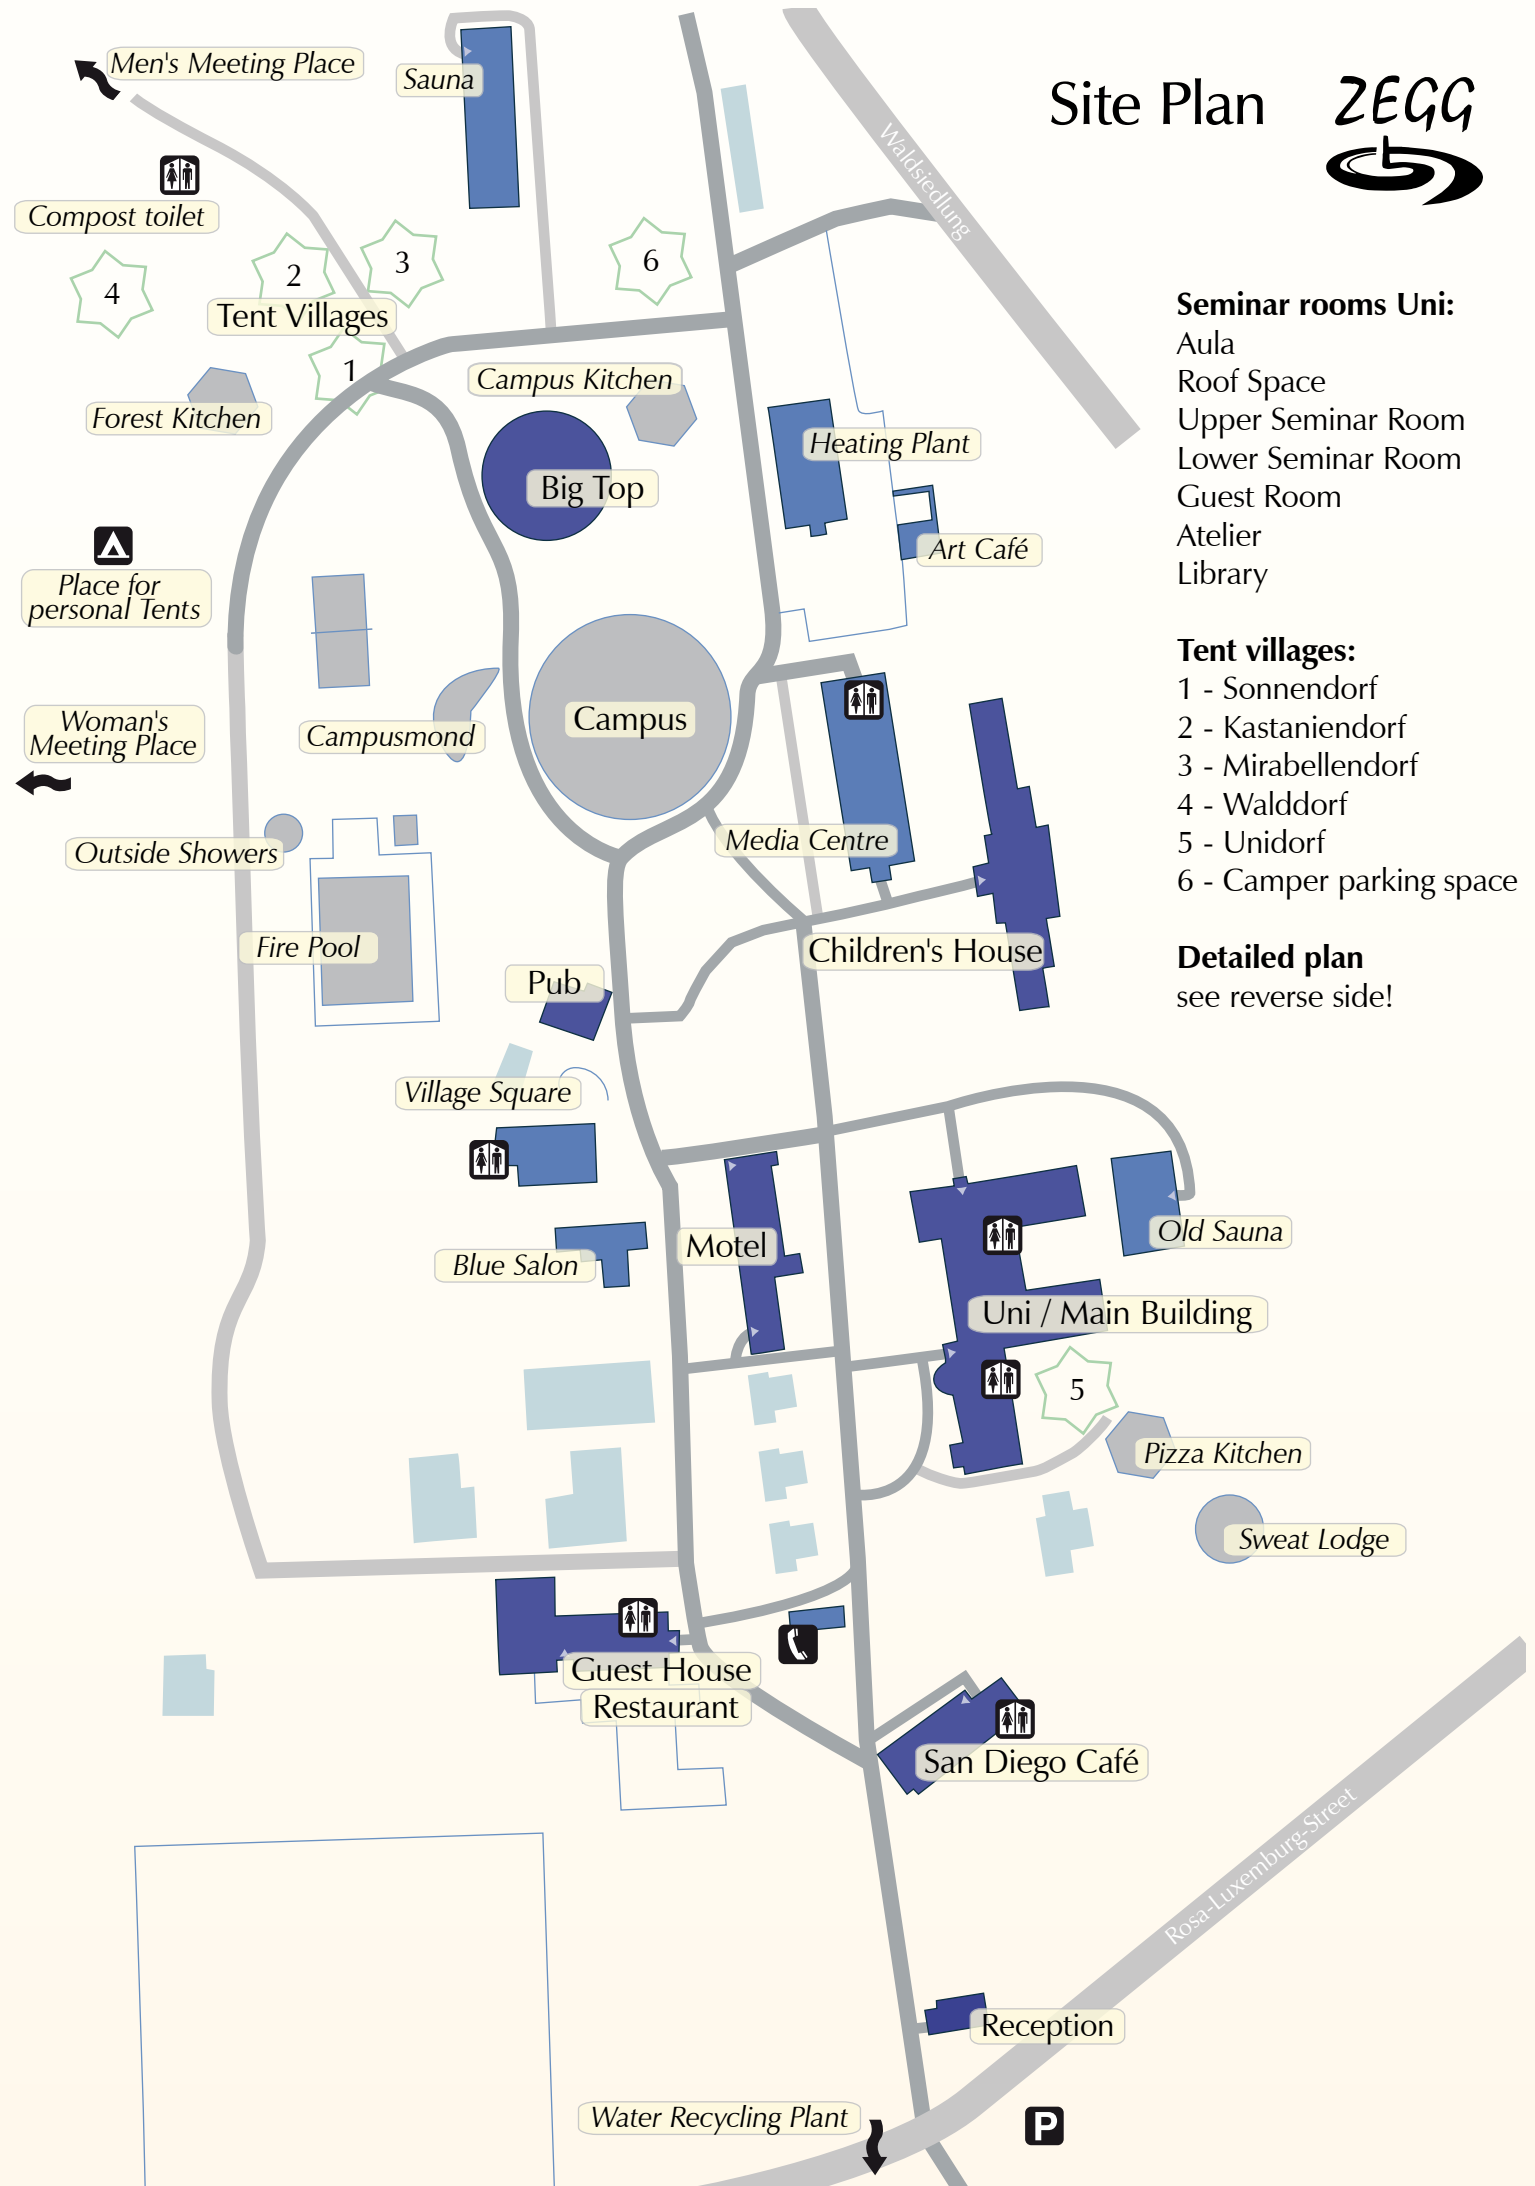

# Site Plan

## Tent villages:

- 1 - Sonnendorf
- 2 - Kastaniendorf
- 3 - Mirabellendorf
- 4 - Walddorf
- 5 - Unidorf
- 6 - Camper parking space

## Detailed plan

see reverse side!

## Uni (Main Building)