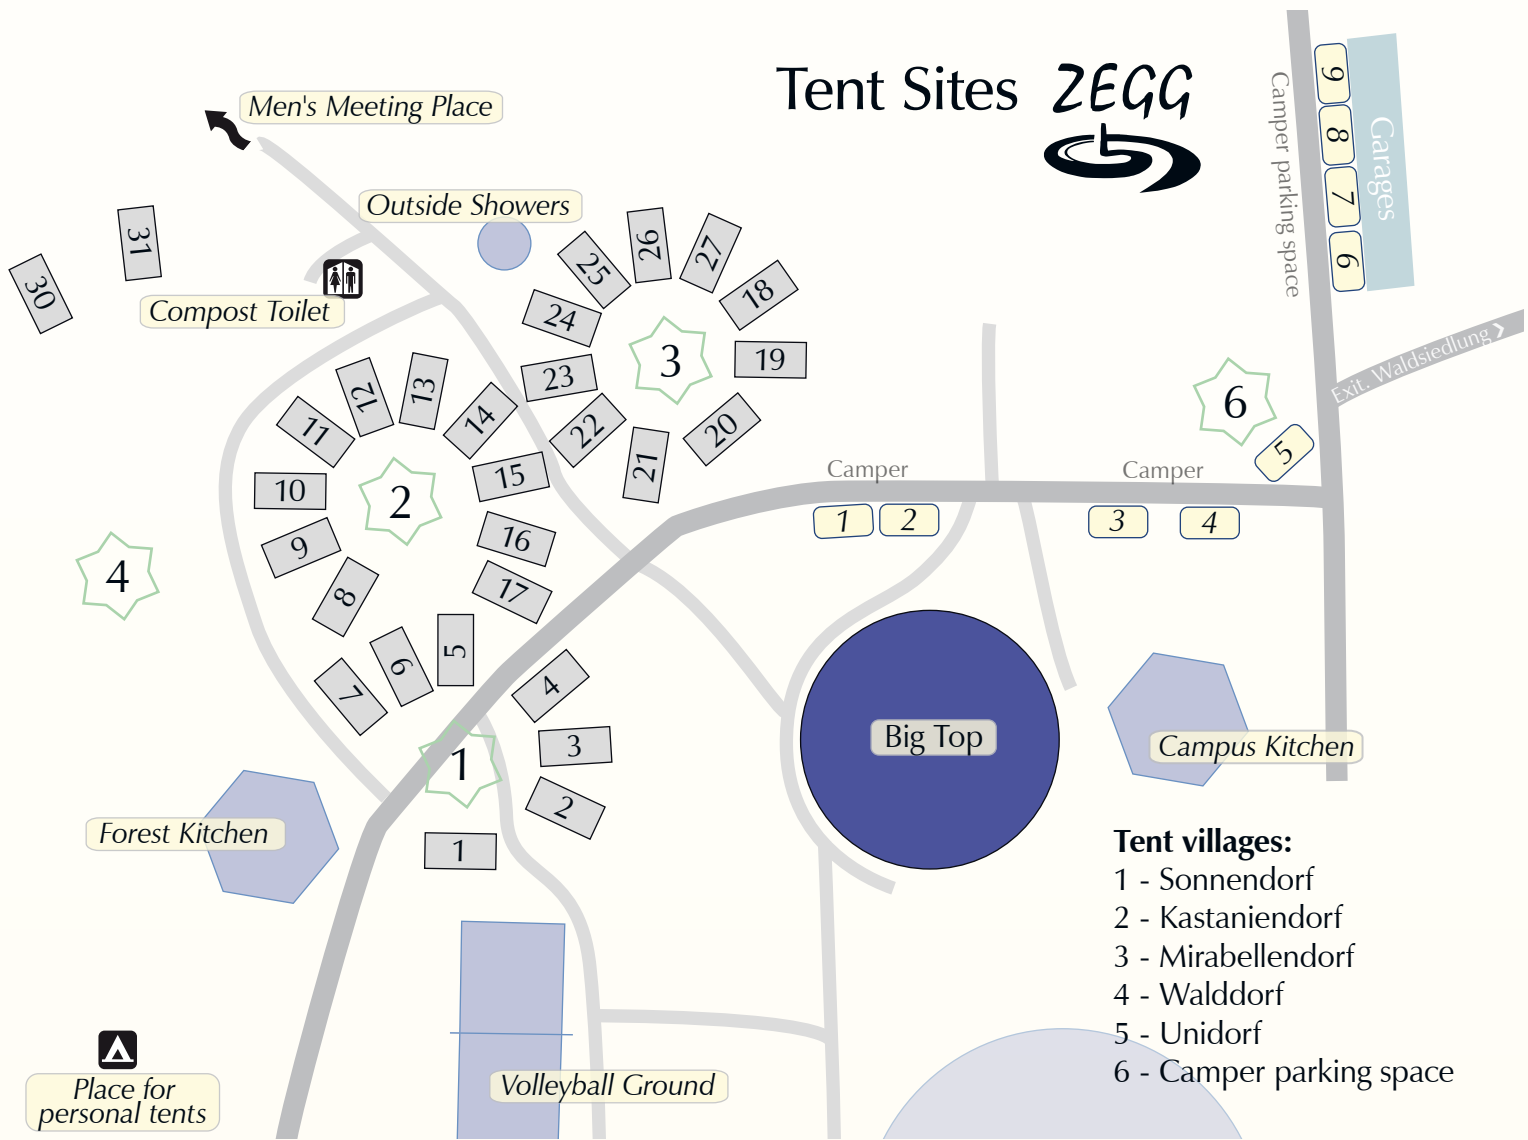

## Seminar rooms Uni:

- Aula
- Roof Space
- Upper Seminar Room
- Lower Seminar Room
- Guest Room
- Atelier
- Library

## Tent villages:

- 1 - Sonnendorf
- 2 - Kastaniendorf
- 3 - Mirabellendorf
- 4 - Walddorf
- 5 - Unidorf
- 6 - Camper parking space

## Detailed plan

see reverse side!

## Uni (Main Building)