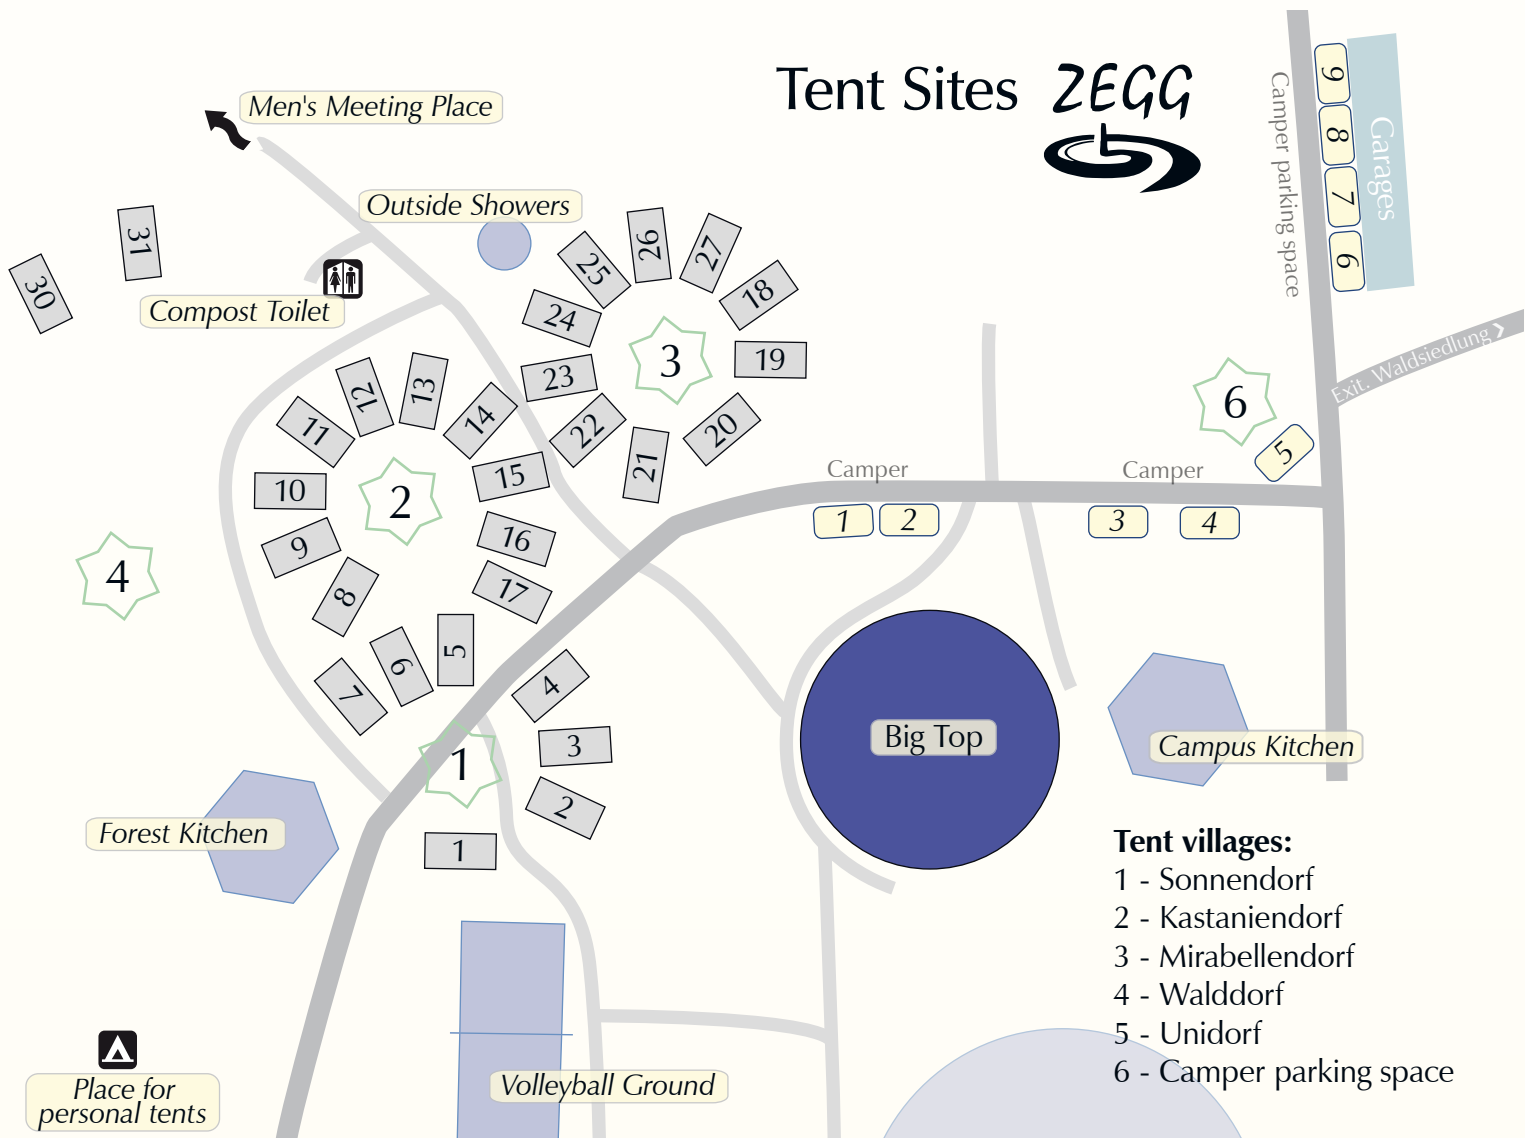

Site Plan

Seminar rooms Uni:

- Aula
- Roof Space
- Upper Seminar Room
- Lower Seminar Room
- Guest Room
- Atelier
- Library

Tent villages:

- 1 - Sonnendorf
- 2 - Kastaniendorf
- 3 - Mirabellendorf
- 4 - Walddorf
- 5 - Unidorf
- 6 - Camper parking space

Detailed plan

see reverse side!

Uni (Main Building)