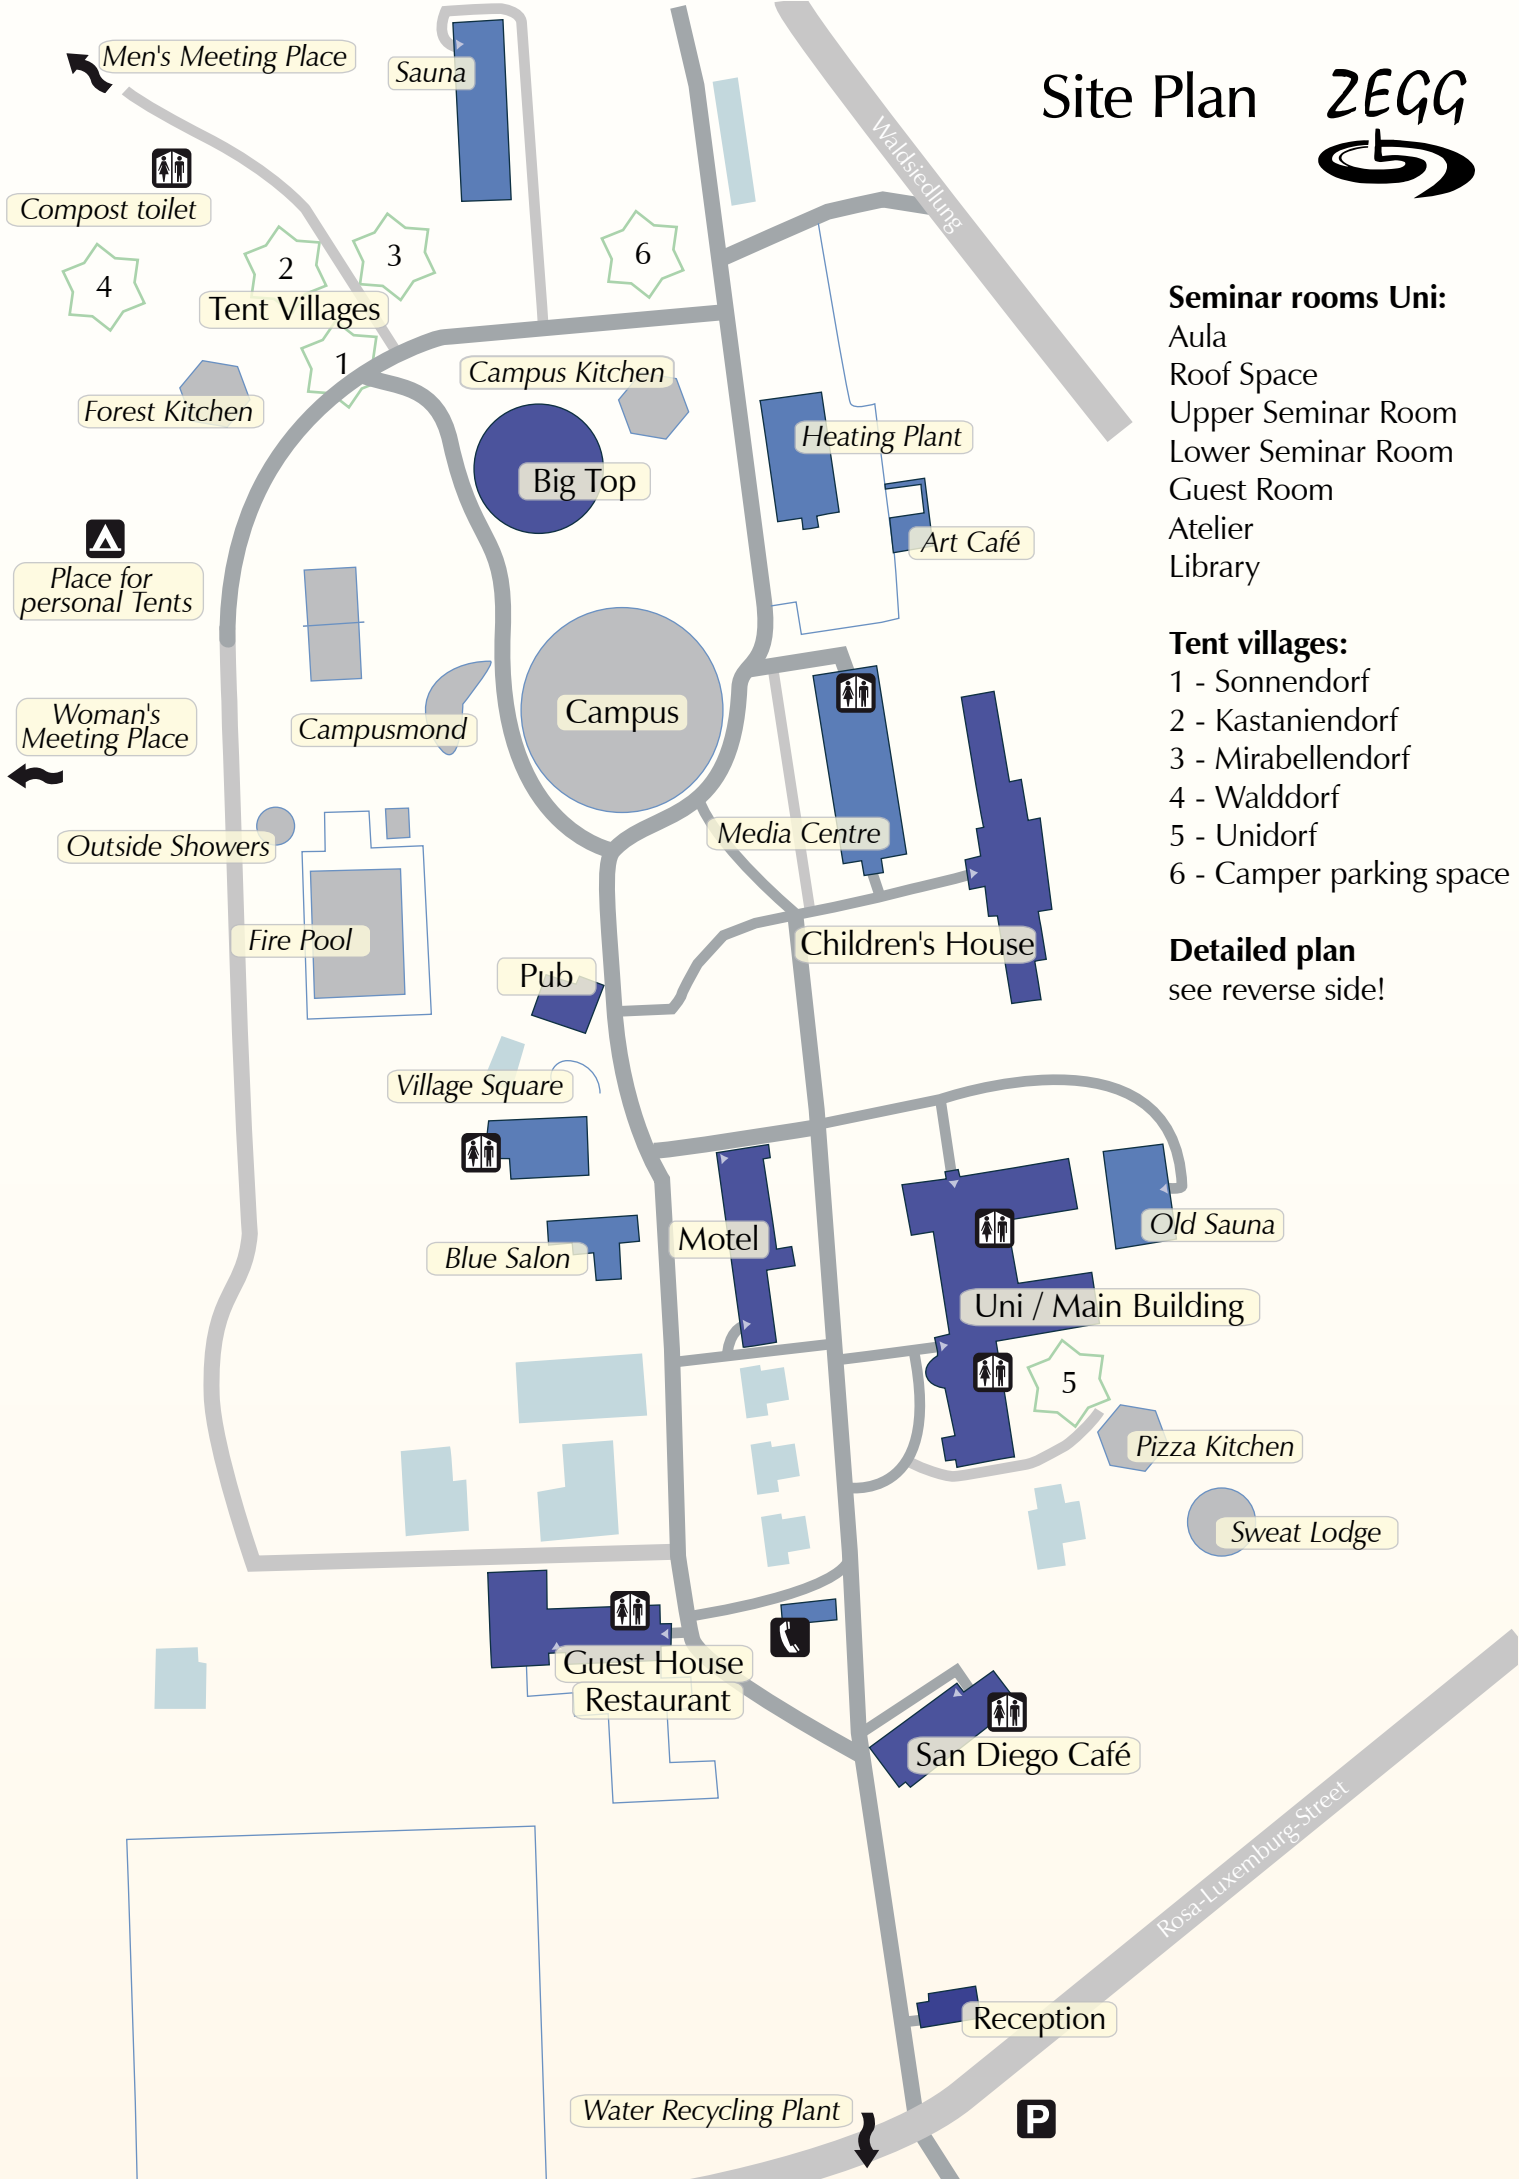

Site Plan

Seminar rooms Uni:

- Aula
- Roof Space
- Upper Seminar Room
- Lower Seminar Room
- Guest Room
- Atelier
- Library

Tent villages:

- 1 - Sonnendorf
- 2 - Kastaniendorf
- 3 - Mirabellendorf
- 4 - Walddorf
- 5 - Unidorf
- 6 - Camper parking space

Detailed plan

see reverse side!

Uni (Main Building)